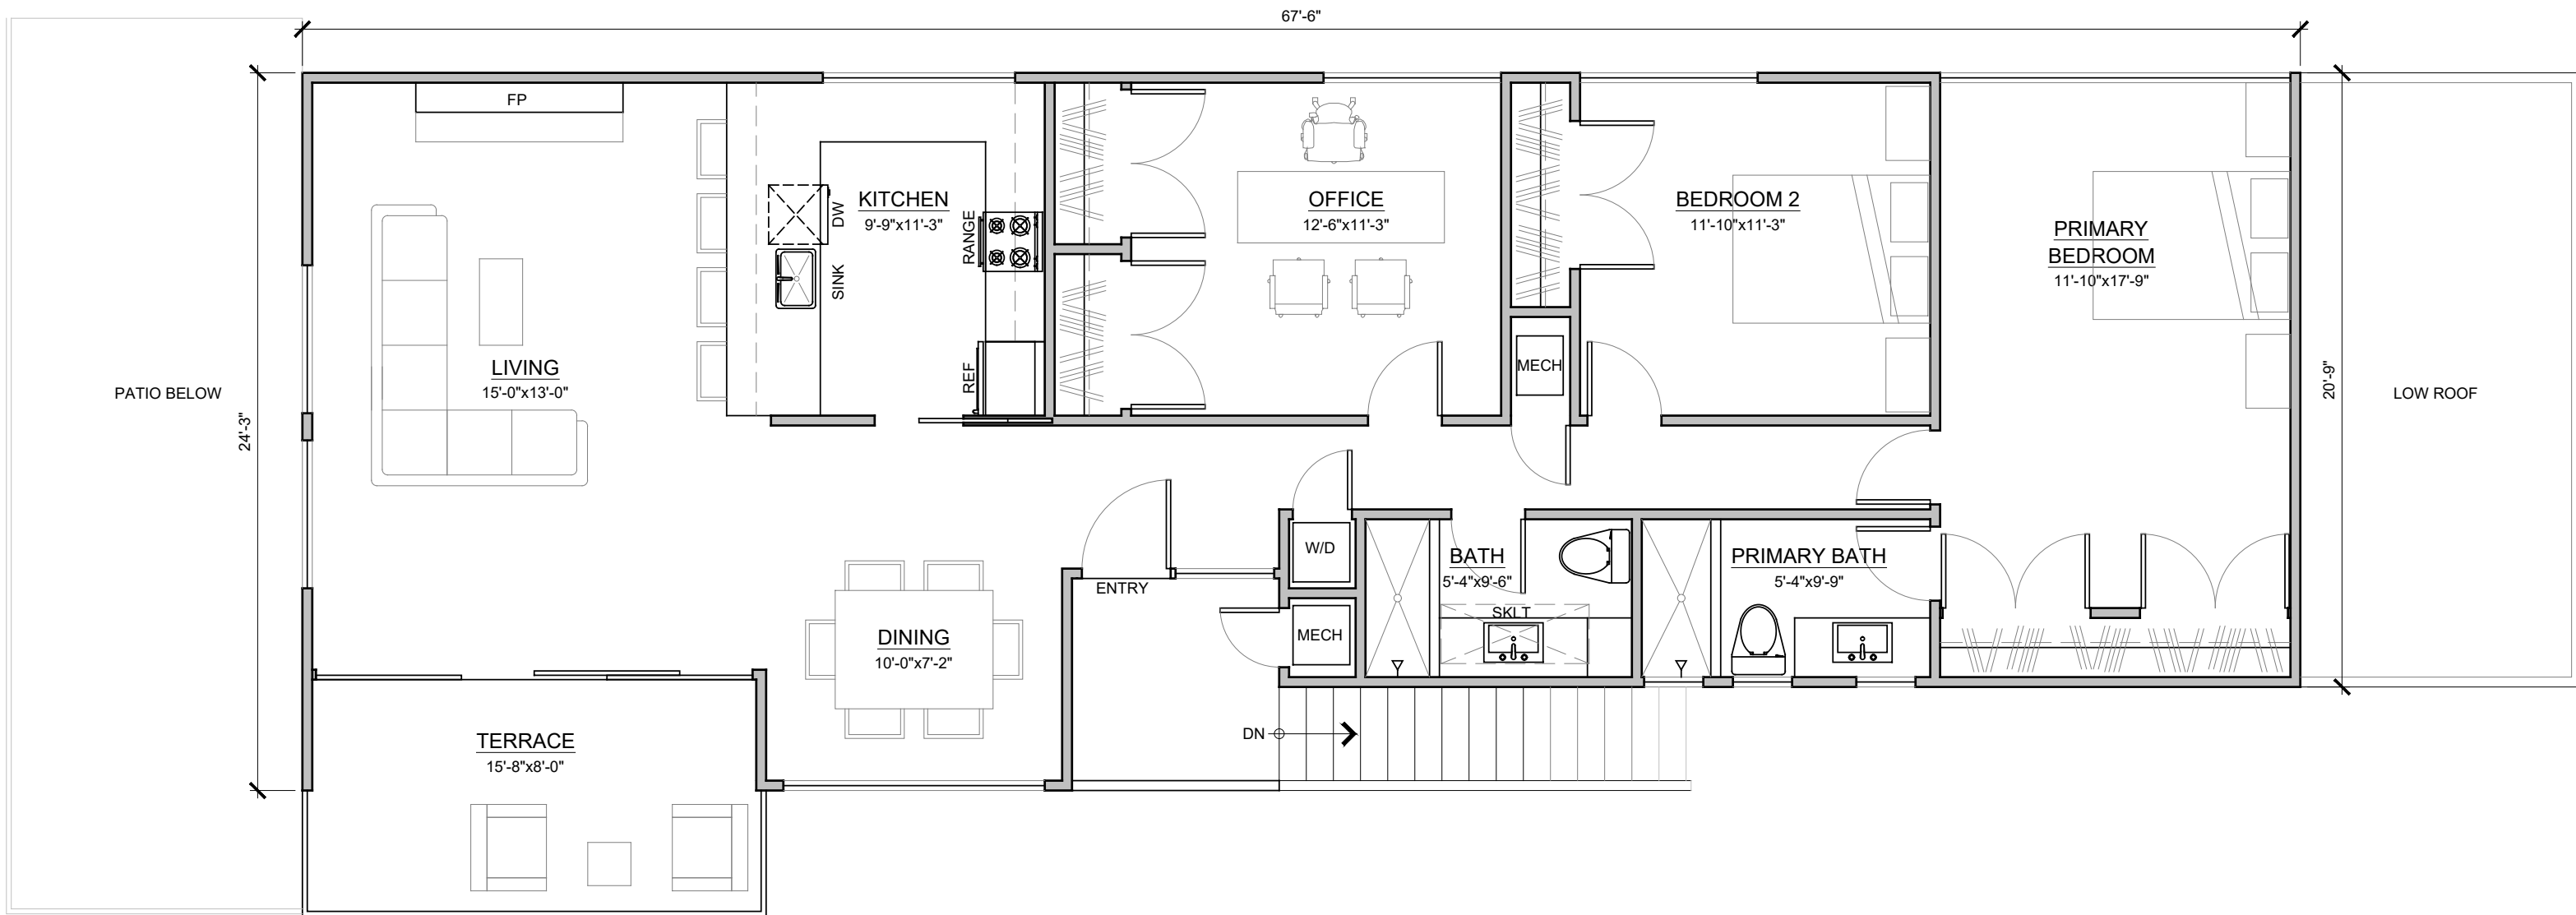

LOWER LEVEL PLAN

SCALE: 3/16" = 1'-0"

STUDIO UNIT
401 JASMINE AVENUE

GROUND LEVEL PLAN
 SCALE: 3/16" = 1'-0"

2 BEDROOM 2 BATH UNIT
401 JASMINE AVENUE

UPPER LEVEL PLAN
 SCALE: 3/16" = 1'-0"

3 BEDROOM 2 BATH UNIT
401 JASMINE AVENUE