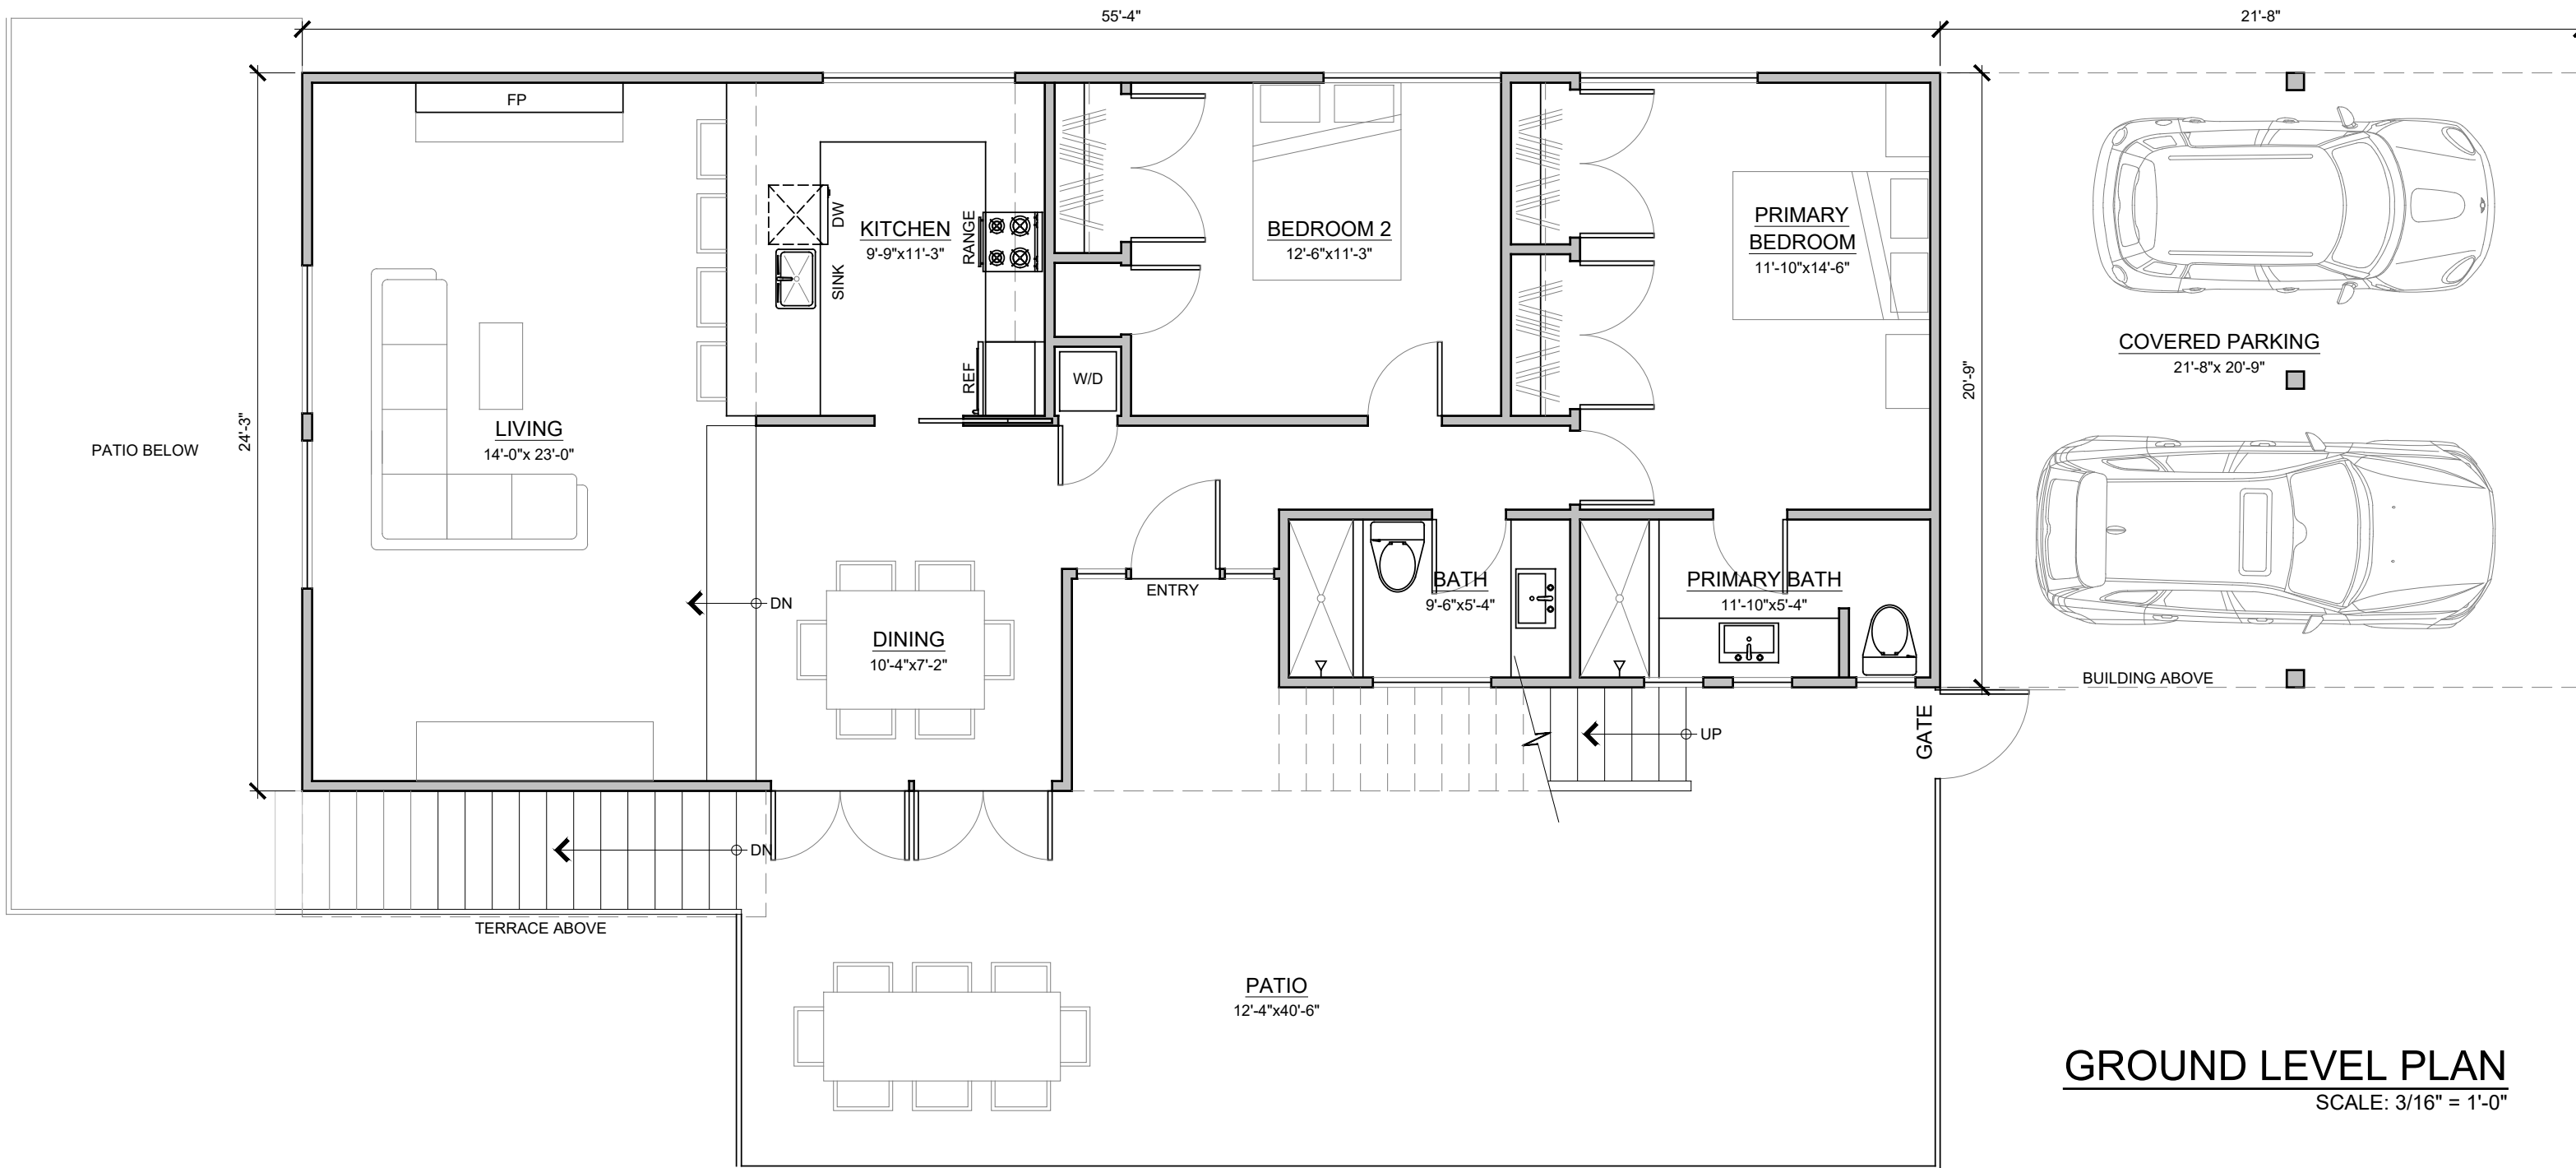

LOWER LEVEL PLAN

SCALE: 3/16" = 1'-0"

STUDIO UNIT
401 JASMINE AVENUE

GROUND LEVEL PLAN
 SCALE: 3/16" = 1'-0"

2 BEDROOM 2 BATH UNIT
401 JASMINE AVENUE

UPPER LEVEL PLAN
 SCALE: 3/16" = 1'-0"

3 BEDROOM 2 BATH UNIT
401 JASMINE AVENUE