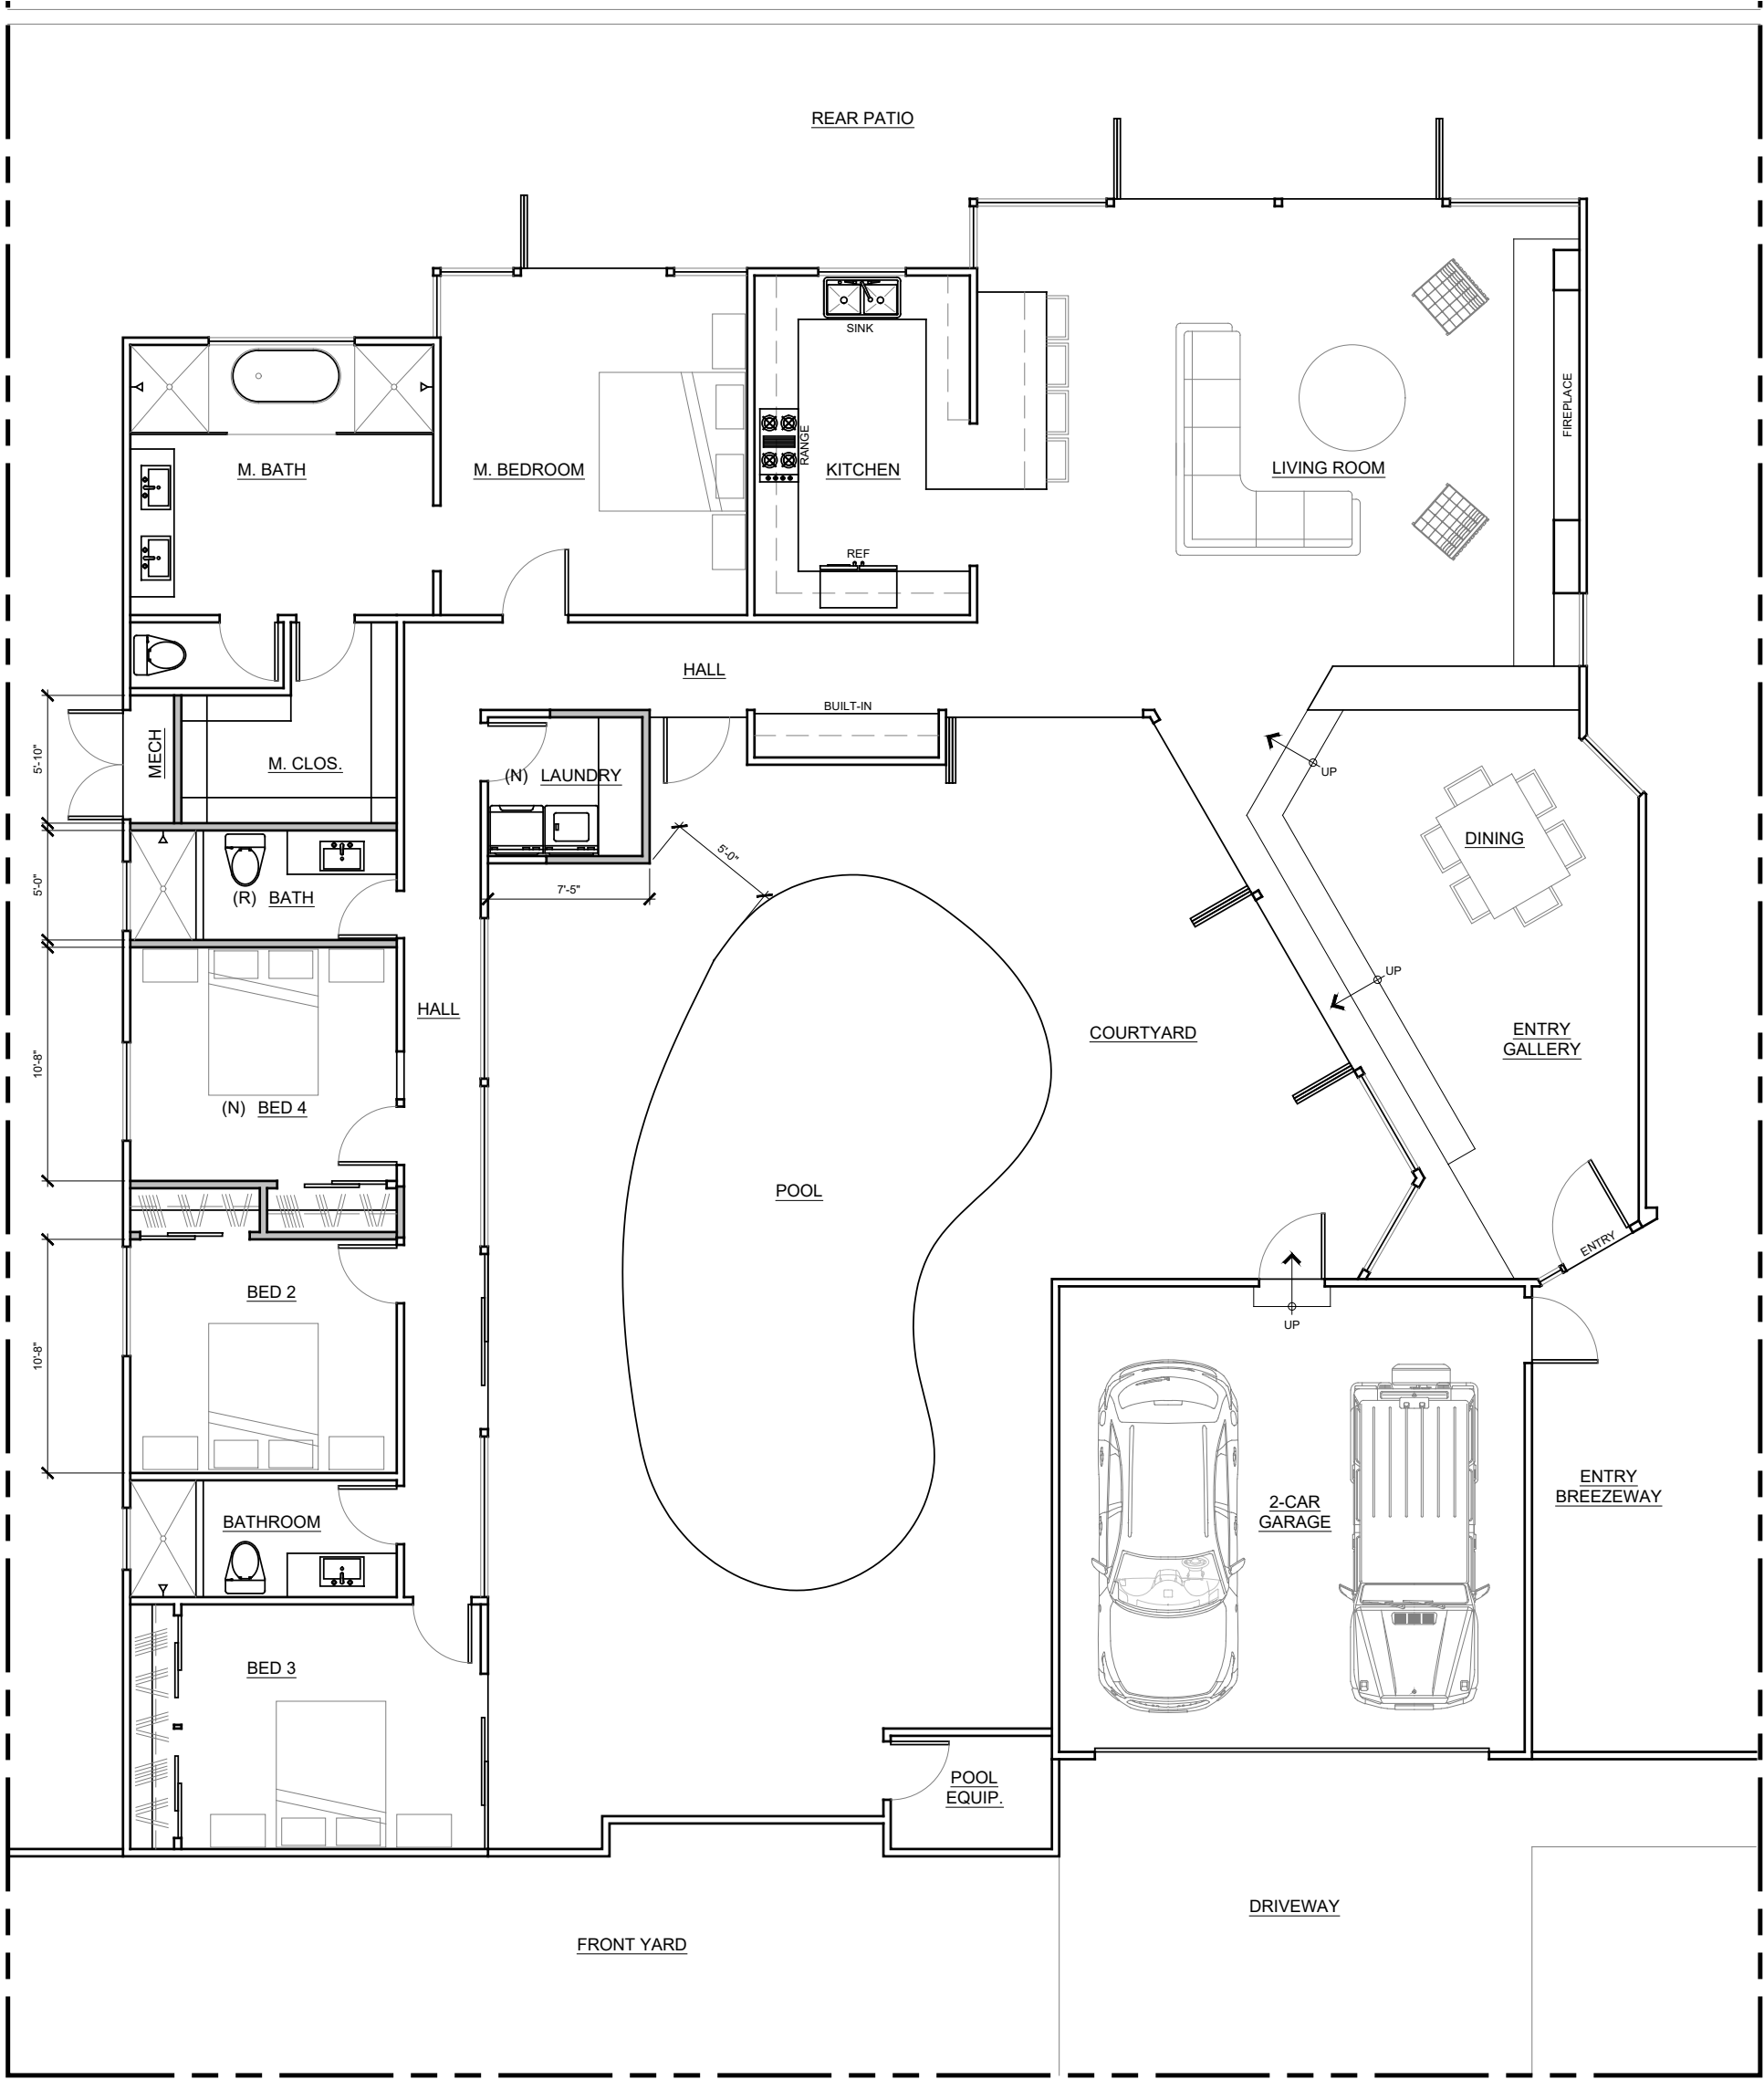

TAHUNA TERRACE

**AS-BUILT**

1921 TAHUNA TERRACE | NEWPORT BEACH | CALIFORNIA

TAHUNA TERRACE

# PROPOSED FLOOR PLAN

1921 TAHUNA TERRACE | NEWPORT BEACH | CALIFORNIA